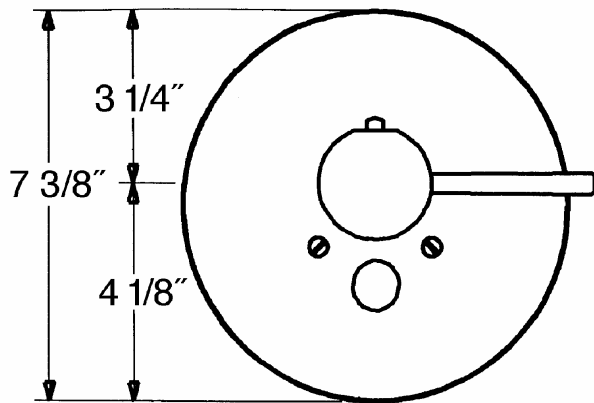

## HANSASTELA Thermostatic Valve Trim Kit 5114 9102 0017

### Product Specification

Trim kit for thermostatic valve  
with integrated volume control  
with diverter – automatic shower to bath reset

**Finishes Offered:**  
Chrome

\*Rough in 0808 0190 1/2" sold separately